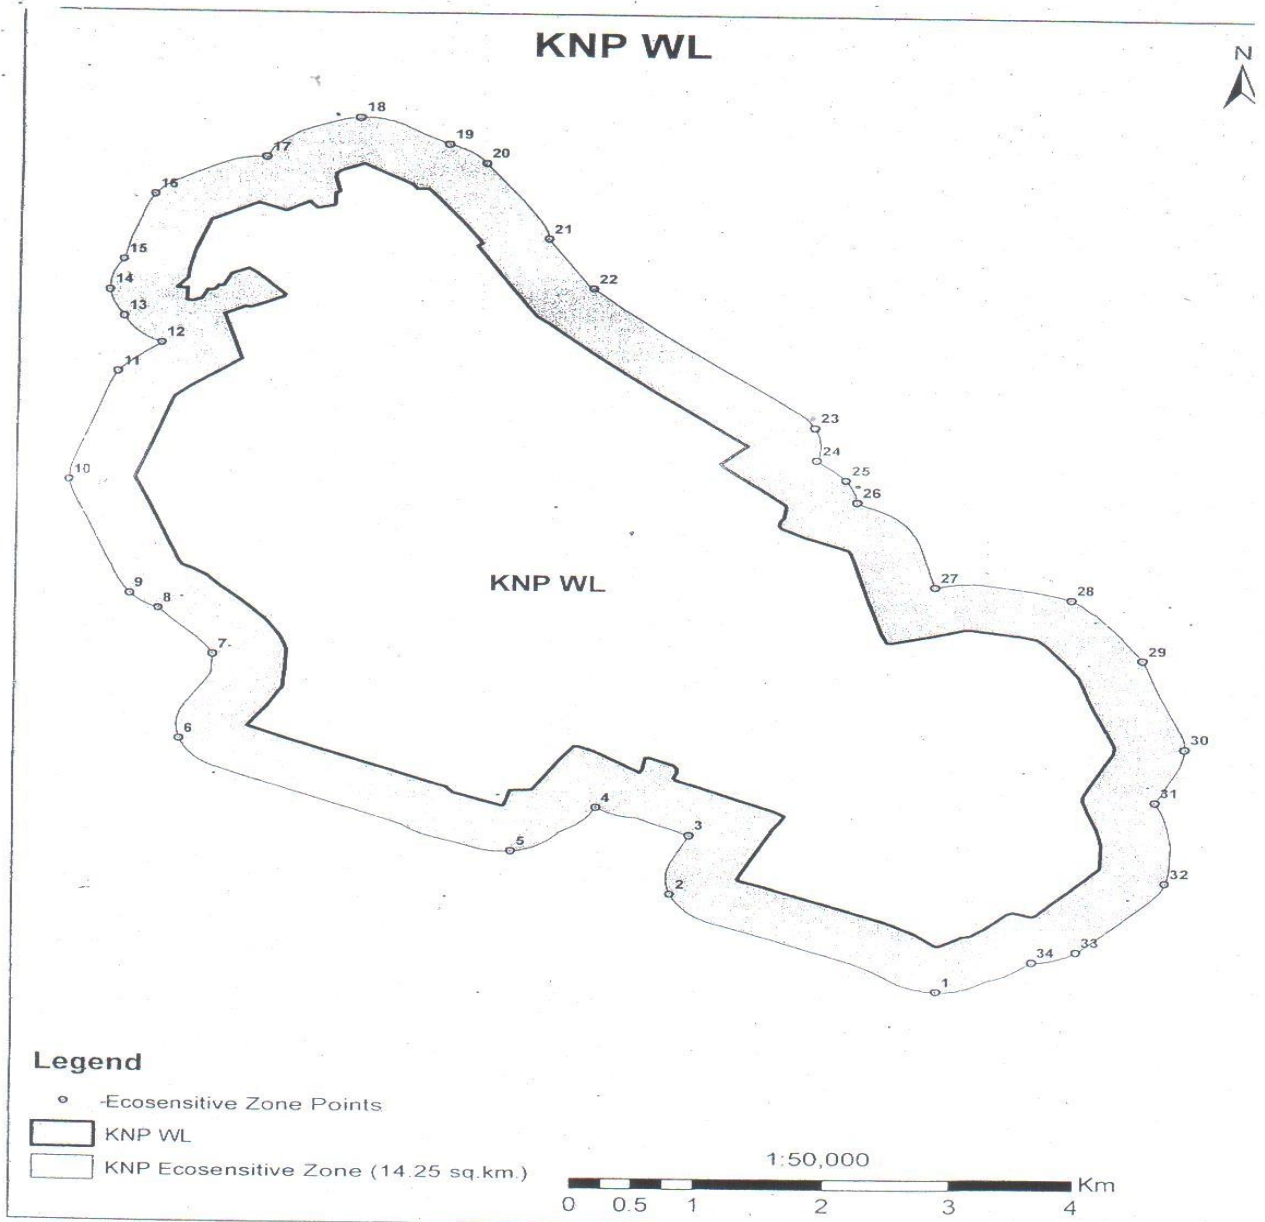

Keoladeo Wildlife Sanctuary

Annexure A4 ³⁵

Opsheth
N.C. (Wildlife)