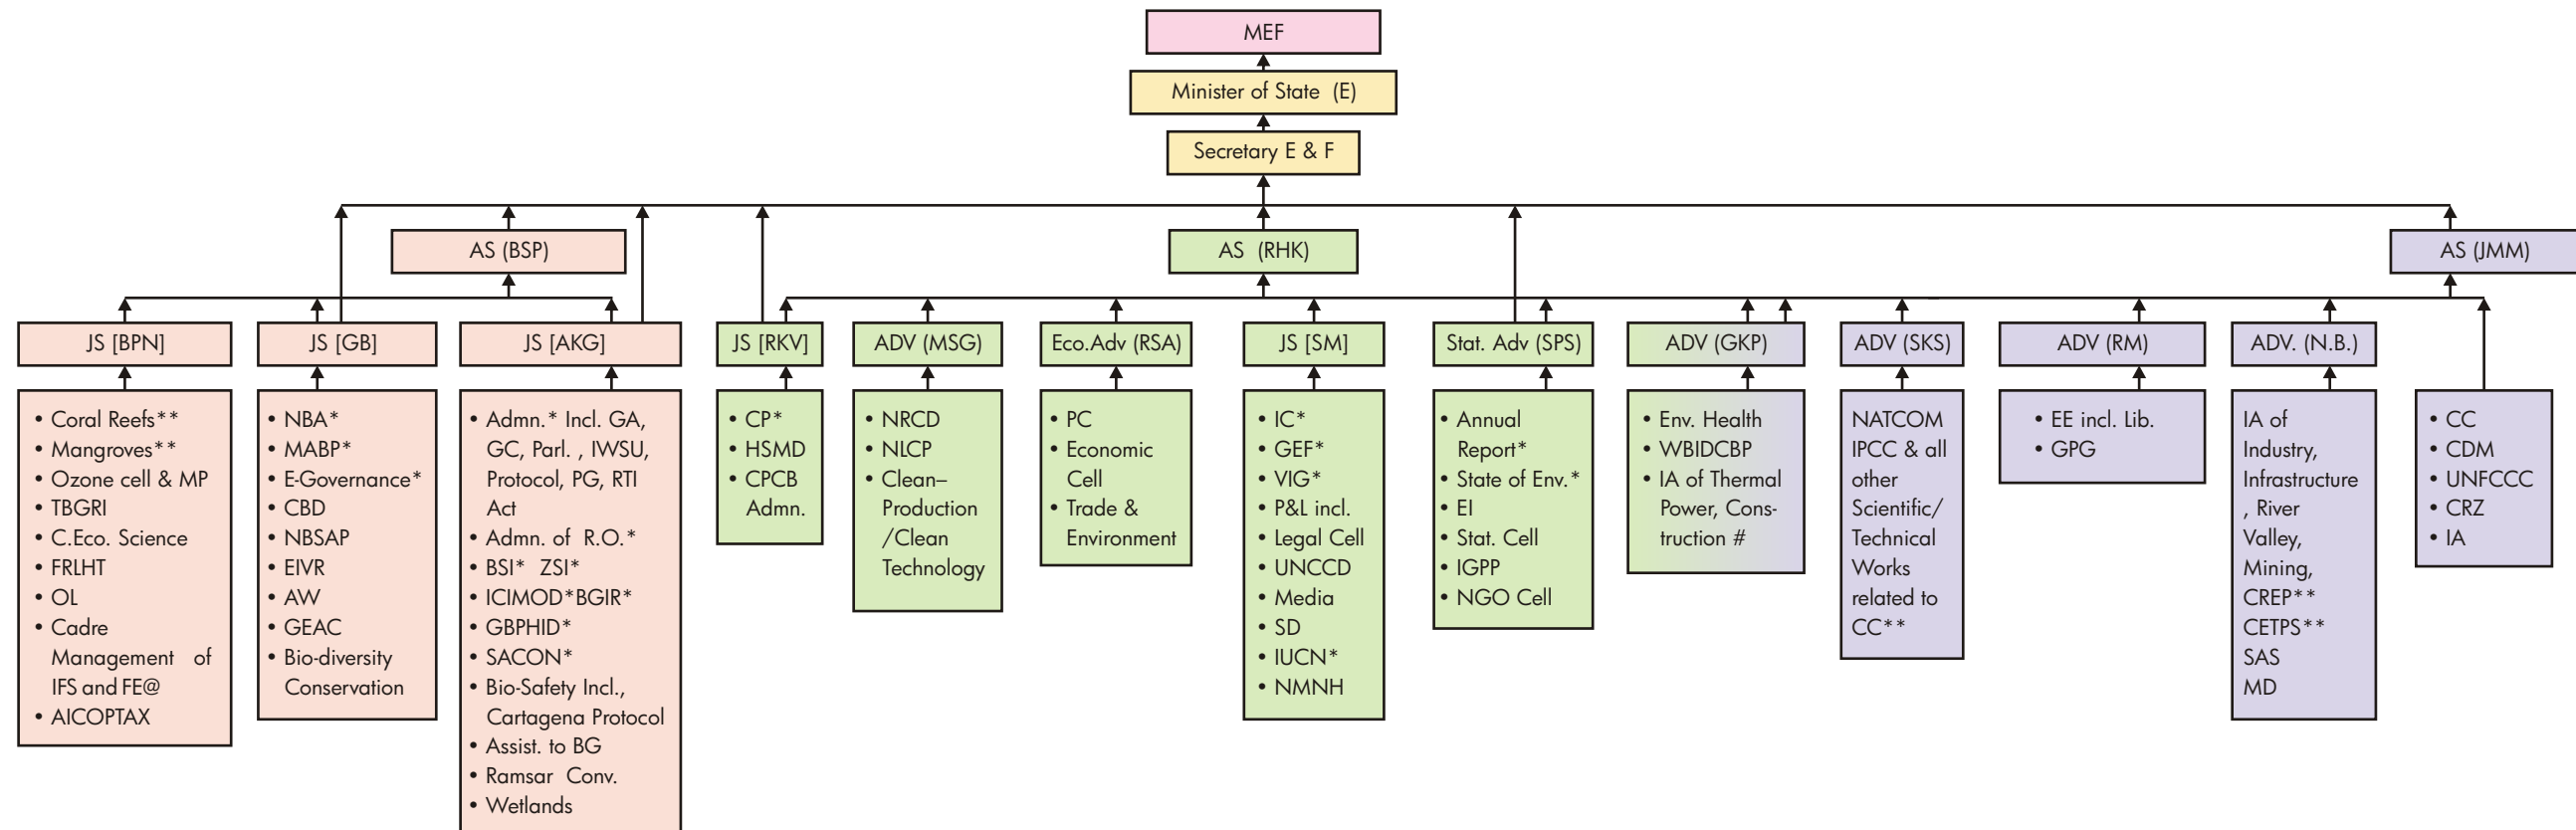

# ORGANISATIONAL STRUCTURE OF MINISTRY OF ENVIRONMENT & FORESTS ( Divisions Under Environment Sector)

\* This work will directly be submitted to the Secretary (E&F)

\*\* Officers for this work will report to AS (RHK)

@ JS (BPN) will report to DGF&SS i.r.o. this item of work

# ADV(GKP) will report to JS(JMM) i.r.o. of this work

UNCCD : United Nations Convention to Combat Desertification

WBIDCBP : World Bank Industrial Development Capacity Building Project

SACON : Salim Ali Centre for Ornithology & Natural History

FRLHT : Foundation of Revitalization of Local Health Tradition

UNFCCC : United Nation Framework Convention on Climate Change

EIVR : Entities of Incomparable Value Regulations

TBGRI : Tropical Botanical Garden & Research Institute