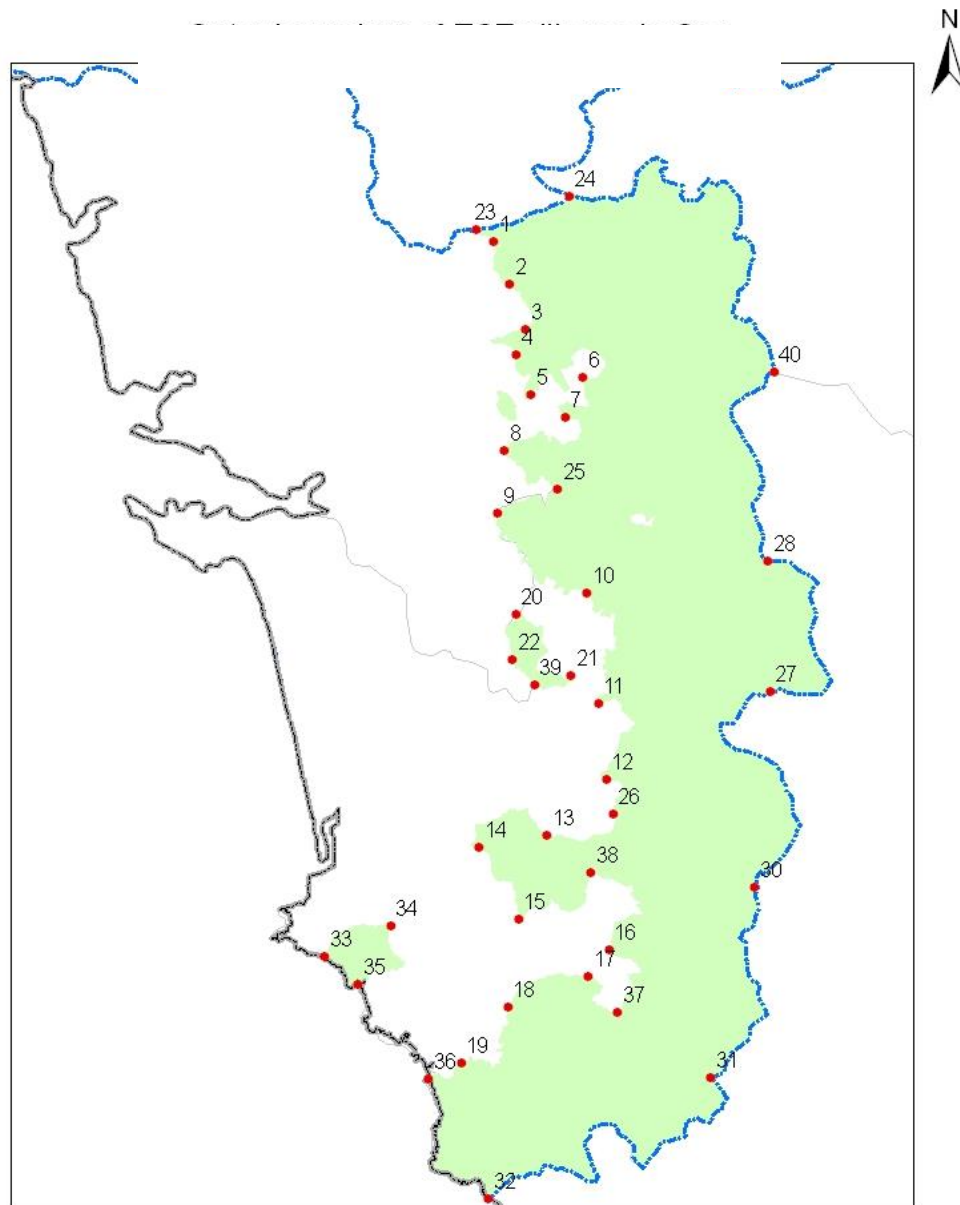

Annexure B 3

The State-wise map of Western Ghats Eco-sensitive area falling in the State of Goa

Legend

- National Boundary
- State Boundary
- District Boundary
- ESZ

Point coordinates are provided in goapts.txt

Latitudes and Longitudes of prominent points on the outer boundary of Eco-sensitive area in Goa

Point	Latitude	Longitude
1	74.061	15.6167
2	74.0747	15.585
3	74.0886	15.5509
4	74.082	15.5315
5	74.0956	15.5021
6	74.1345	15.5168
7	74.1222	15.4865
8	74.0765	15.4595
9	74.0736	15.4127
10	74.1451	15.3546
11	74.1572	15.2726
12	74.1658	15.2156
13	74.1222	15.172
14	74.0698	15.1603
15	74.1028	15.1079
16	74.1737	15.0881
17	74.1586	15.0672
18	74.097	15.042
19	74.0633	14.9976

20	74.0904	15.3369
21	74.1355	15.2921
22	74.0895	15.3022
23	74.0471	15.6247
24	74.1187	15.6524
25	74.1191	15.4324
26	74.1723	15.1895
27	74.2903	15.2865
28	74.2845	15.3846
30	74.2842	15.139
31	74.2565	14.9944
32	74.0886	14.8973
33	73.954	15.0733
34	74.0037	15.0992
35	73.9808	15.0539
36	74.0384	14.9855
37	74.1823	15.0414
38	74.1574	15.1446
39	74.1075	15.284
40	74.2832	15.5271