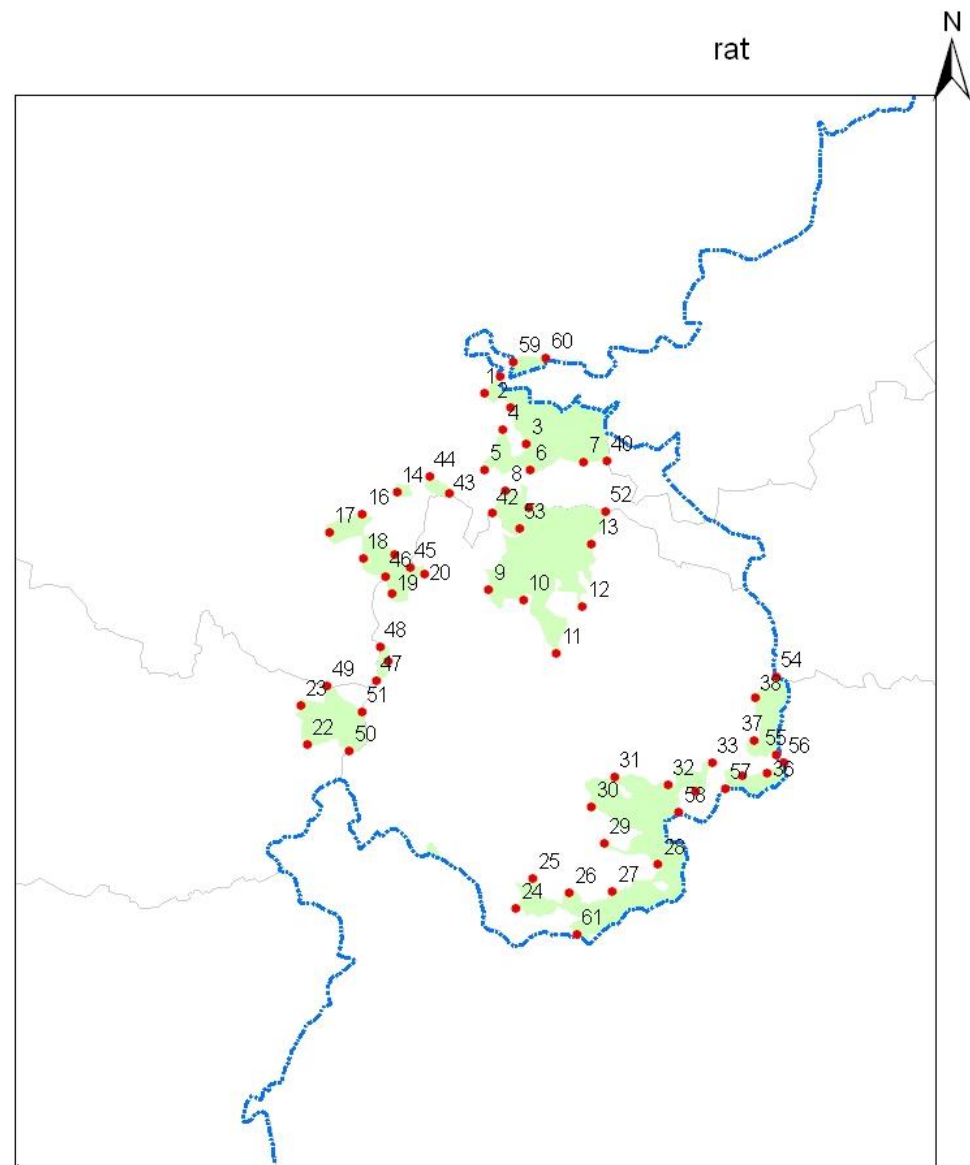

Legend

-  National Boundary
-  State Boundary
-  District Boundary
-  ESZ

Point coordinates are provided in gujpts.txt

Latitudes and Longitudes of prominent points on the outer boundary of Eco-sensitive area in Gujarat