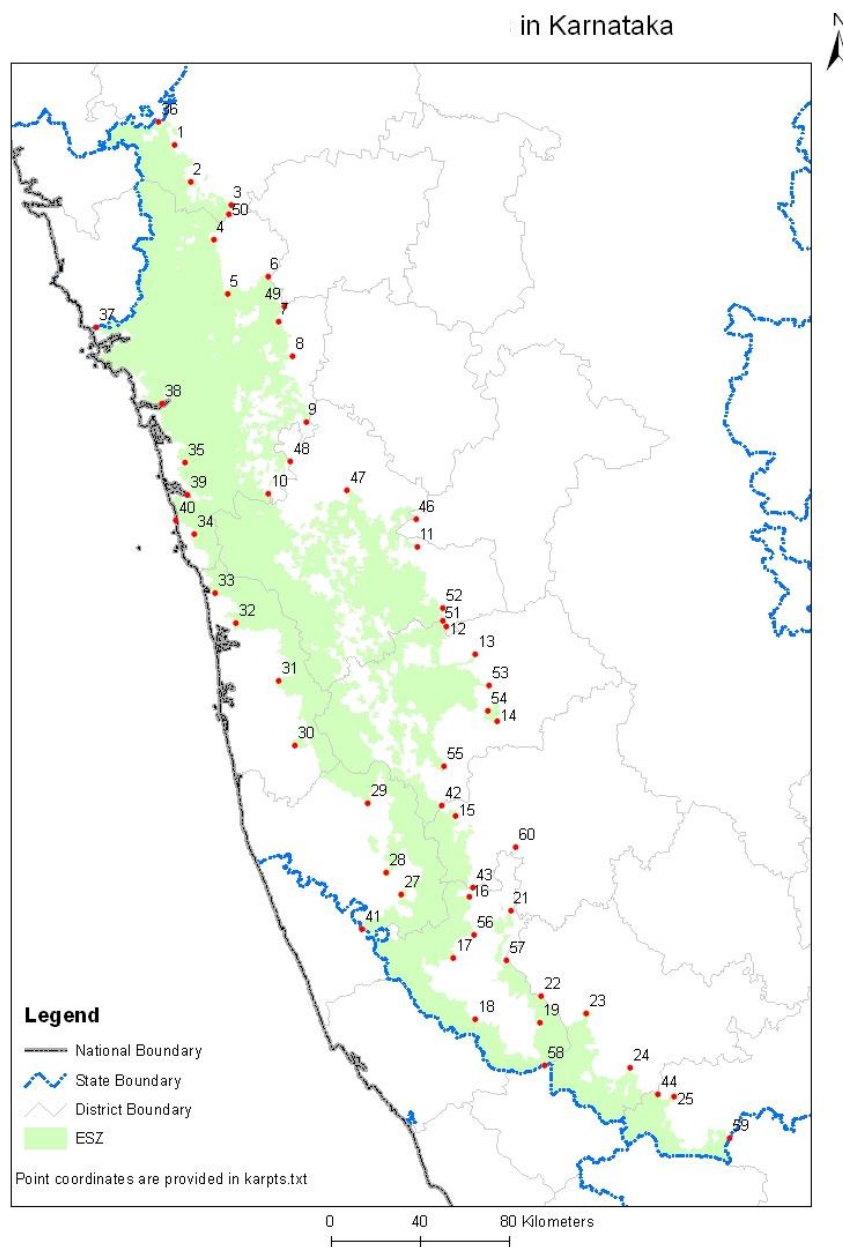

Annexure B 4

The State-wise map of Western Ghats Eco-sensitive area falling in the State of Karnataka

Latitudes and Longitudes of prominent points on the outer boundary of Eco-sensitive area in Karnataka

Point	Latitude	Longitude
1	74.4129	15.6723
2	74.4876	15.5252
3	74.6629	15.4352
4	74.5932	15.2894
5	74.66	15.0722
6	74.8283	15.1482
7	74.8796	14.967
8	74.9464	14.8263
9	75.011	14.556
10	74.8652	14.2586
11	75.4945	14.0639
12	75.6272	13.7396
13	75.7526	13.6307
14	75.8488	13.3619
15	75.6886	12.9701
16	75.7594	12.6417
17	75.7	12.3889
18	75.798	12.1444
19	76.063	12.1388
21	75.9291	12.5904
22	76.0666	12.2477
23	76.2529	12.1801
24	76.4395	11.964
25	76.6229	11.8531
27	75.4768	12.6429
28	75.4099	12.73
29	75.3231	13.0082
30	75.0113	13.236
31	74.9341	13.4982

32	74.7493	13.7269
33	74.6565	13.8462
34	74.5589	14.0847
35	74.5099	14.375
36	74.3415	15.7662
37	74.1127	14.9139
38	74.4032	14.6117
39	74.5263	14.2409
40	74.4801	14.1365
41	75.3164	12.4984
42	75.6327	13.0114
43	75.7697	12.6816
44	76.5561	11.8571
45	71.2007	31.6736
46	75.4844	14.1767
47	75.1941	14.2836
48	74.95	14.396
49	74.9011	15.0293
50	74.6538	15.3973
51	75.6091	13.7619
52	75.6079	13.8175
53	75.8127	13.5053
54	75.8119	13.4009
55	75.6333	13.1691
56	75.78	12.4875
57	75.9165	12.388
58	76.087	11.9669
59	76.8555	11.6903
60	75.9437	12.8503